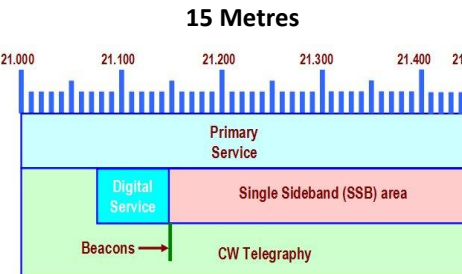

Power Limits: Foundation License 10w. Standard License 100w. Advanced License 400w. (all limits quoted PEP)

Visit vkradioamateurs.org for more information (Version 5 September 2019) Copyright RASA Inc. 2019