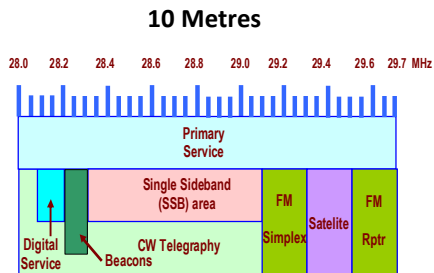

Power Limits: Foundation License 10w. Standard License 100w. Advanced License 400w. (all limits quoted PEP)

Visit vkradioamateurs.org for more information (Version 5 September 2019) Copyright RASA Inc. 2019