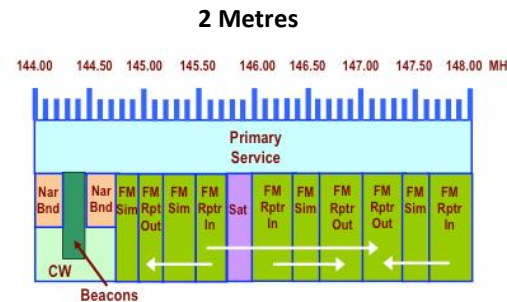

Power Limits: Foundation License 10w. Standard License 100w. Advanced License 400w. (all limits quoted PEP)

Visit vkradioamateurs.org for more information (Version 5 September 2019) Copyright RASA Inc. 2019