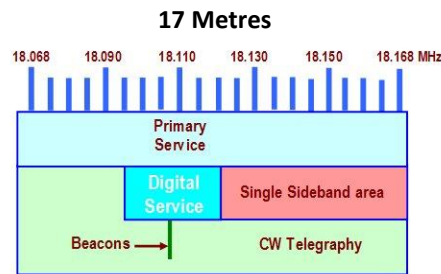

Power Limits: Foundation License 10w. Standard License 100w. Advanced License 400w. (all limits quoted PEP)

Visit vkradioamateurs.org for more information (Version 5 September 2019) Copyright RASA Inc. 2019