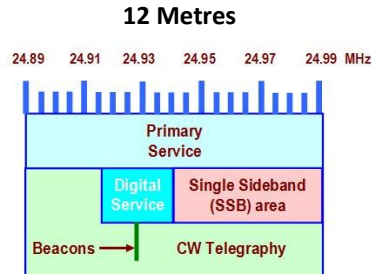

Power Limits: Foundation License 10w. Standard License 100w. Advanced License 400w. (all limits quoted PEP)

Visit vkradioamateurs.org for more information (Version 5 September 2019) Copyright RASA Inc. 2019