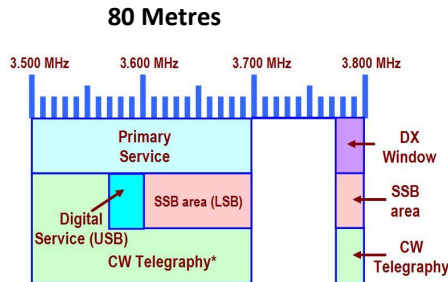

VK Band Plan – Quick Reference

The Radio Amateur Society of Australia inc.
BEING HEARD IS IMPORTANT
vkradioamateurs.org

Note:
 For brevity we have excluded 2200m and 630m and bands above 70cm from this chart. Refer our website for details of all amateur bands