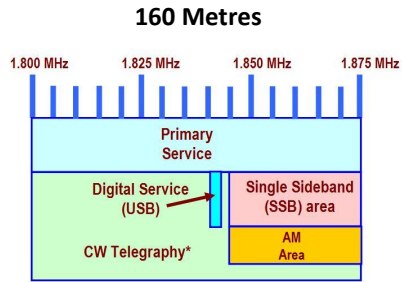

VK Band Plan – Quick Reference

The Radio Amateur Society of Australia inc.
BEING HEARD IS IMPORTANT
vkradioamateurs.org

Note:
 For brevity we have excluded 2200m and 630m and bands above 70cm from this chart. Refer our website for details of all amateur bands

Power Limits: Foundation License 10w. Standard License 100w. Advanced License 400w. (all limits quoted PEP)

Visit vkradioamateurs.org for more information (Version 5 September 2019) Copyright RASA Inc. 2019