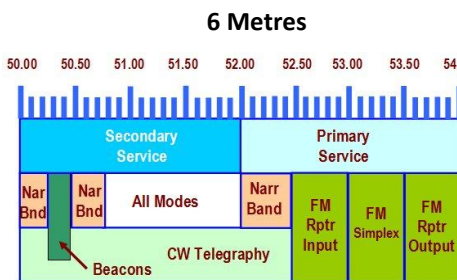

Power Limits: Foundation License 10w. Standard License 100w. Advanced License 400w. (all limits quoted PEP)

Visit vkradioamateurs.org for more information (Version 5 September 2019) Copyright RASA Inc. 2019