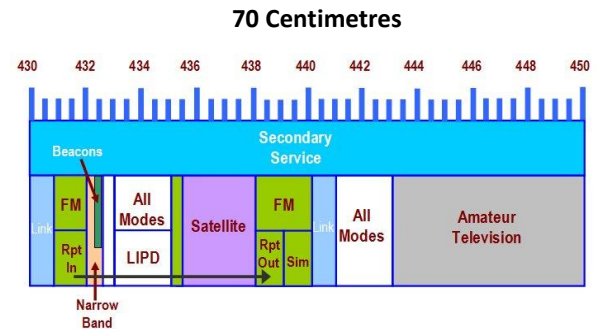

Power Limits: Foundation License 10w. Standard License 100w. Advanced License 400w. (all limits quoted PEP)

Visit vkradioamateurs.org for more information (Version 5 September 2019) Copyright RASA Inc. 2019