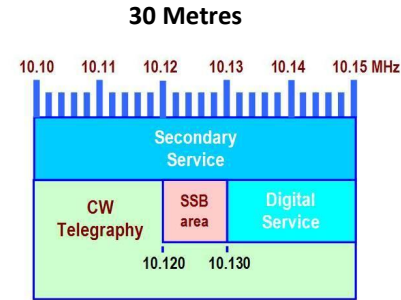

VK Band Plan – Quick Reference

The Radio Amateur Society of Australia inc.
BEING HEARD IS IMPORTANT
vkradioamateurs.org

Note:
 For brevity we have excluded 2200m and 630m and bands above 70cm from this chart. Refer our website for details of all amateur bands