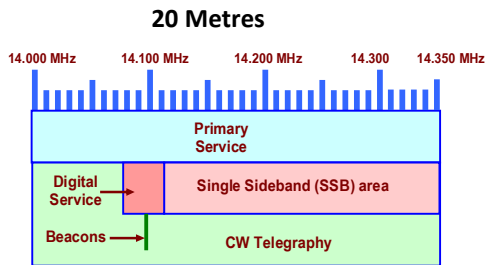

Power Limits: Foundation License 10w. Standard License 100w. Advanced License 400w. (all limits quoted PEP)

Visit vkradioamateurs.org for more information (Version 5 September 2019) Copyright RASA Inc. 2019