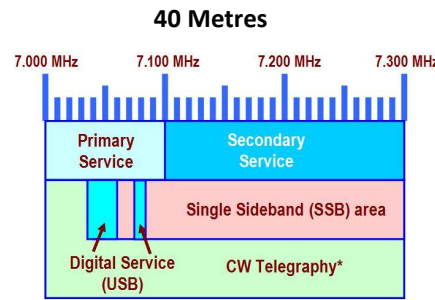

VK Band Plan – Quick Reference

The Radio Amateur Society of Australia inc.
BEING HEARD IS IMPORTANT
vkradioamateurs.org

Note:
 For brevity we have excluded 2200m and 630m and bands above 70cm from this chart. Refer our website for details of all amateur bands